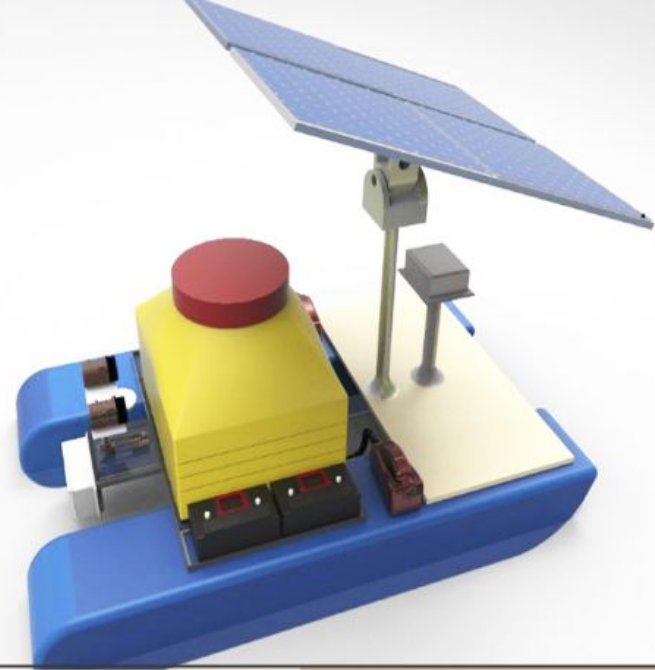

## PRODUCT DESCRIPTION

Robeed is a company that produces a smart boat robot to feed fishery ponds. One of the high costs of raising fish, shrimp, crabs, etc. is the cost of food. This smart boat is to move intelligently on fish breeding ponds, etc., and feeds the fish in a certain amount at a specific time and location according to the defined program.

The electricity required for this boat is from the solar panel and the movement of this boat is with the help of the intelligent system and the feeding system of this boat is working by adjusting the engine speed and rotating the spraying blades.

With the help of the control system and program written for this boat and the mechanized system of food spraying blades and solar panels installed, It turns on automatically 24 hours a day on fish breeding ponds, etc. The food tank and its size are changeable. And the control system installed is adjusted for different times and conditions for food

# INNOVATIVE POINTS OF ROBEED

1. Intelligent and adjustable blade system with a special angle for food distribution
2. Control system and programmed board for 12-volt power consumption and boat control system
3. Designing a special body for placing equipment with the same balance on water